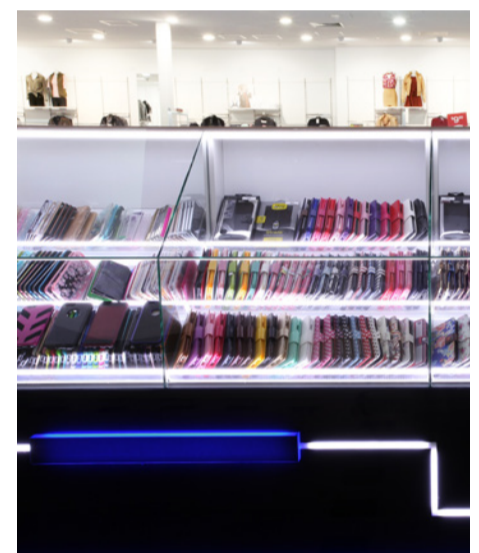

tech savvy

APlus Emergency Mobile Repair

SPACE
TO
GROW

aplus emergency mobile repair

Design and Construct

SPACE
| TO
| GROW

Karrinyup Shopping Centre

The rapidly increasing dependency on mobile phone usage has created an escalating market demand for mobile phone accessories and repairs. Multiple shops and kiosks catering to this high demand have become a common sight in shopping centres. The challenge for Masterplanners was to ensure APlus Emergency Mobile Repair kiosk stood out above other competitors within the shopping centre.

We designed and fitted out the kiosk to maximise retail display density, ensure ample hidden storage and sustain highly functional repair desks to support quick turnaround of their provided services.

Located within a dark and moody area of the shopping centre, we integrated lighting to create a techy, fun kiosk, bringing attention to all of Aplus' various products and services.